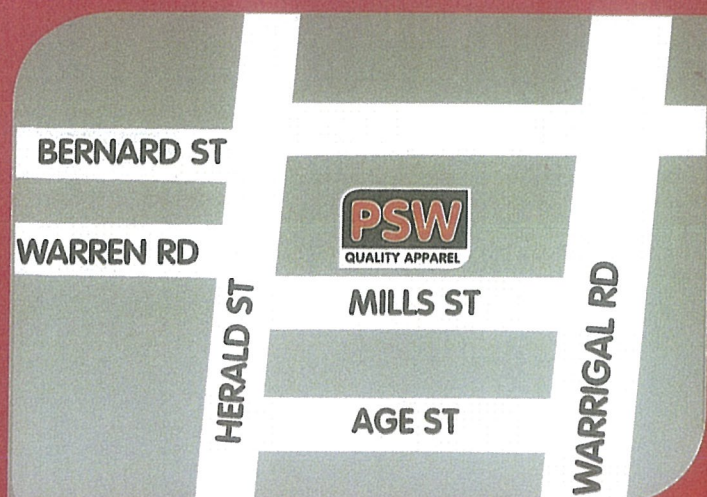

# Parkdale Primary School

Your school uniform is proudly supplied  
online and at PSW Cheltenham.