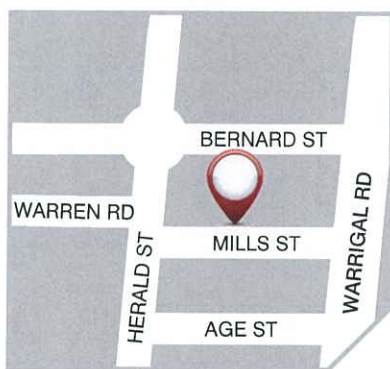

# PARKDALE PRIMARY SCHOOL

Your uniform is available at the  
**PSW STORE IN CHELTENHAM**

15 Mills Street, Cheltenham VIC 3192

Phone: 03 9768 0332